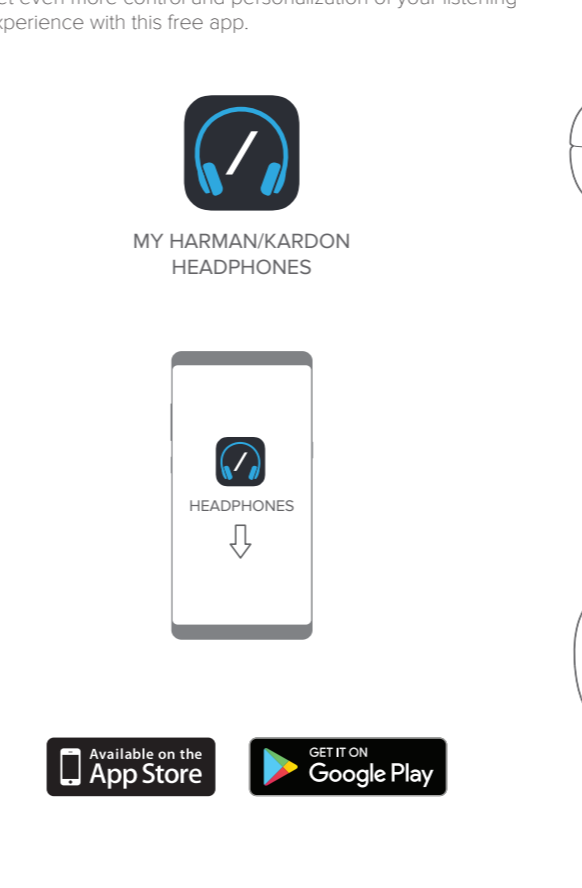

/ 6. CHARGING